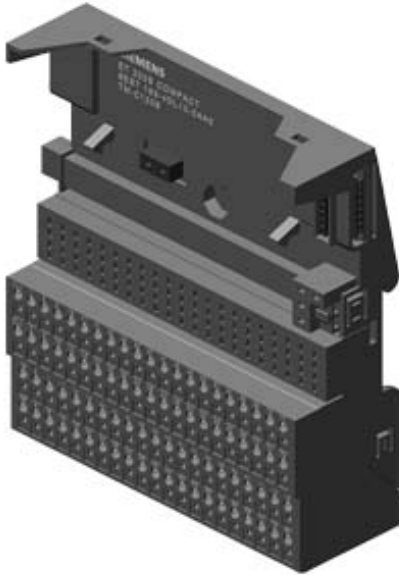

SIMATIC DP, TERMINAL MODULE TM-C120S FOR ET 200S
COMPACT, SCREW-TYPE TERMINALS, 4 X 21 CONNECTORS,
FIT FOR 32PT MODULES IN 2-WIRE

Dimensions	
Width	120 mm
Height	132 mm
Depth	43 mm
last modified:	03/16/2017